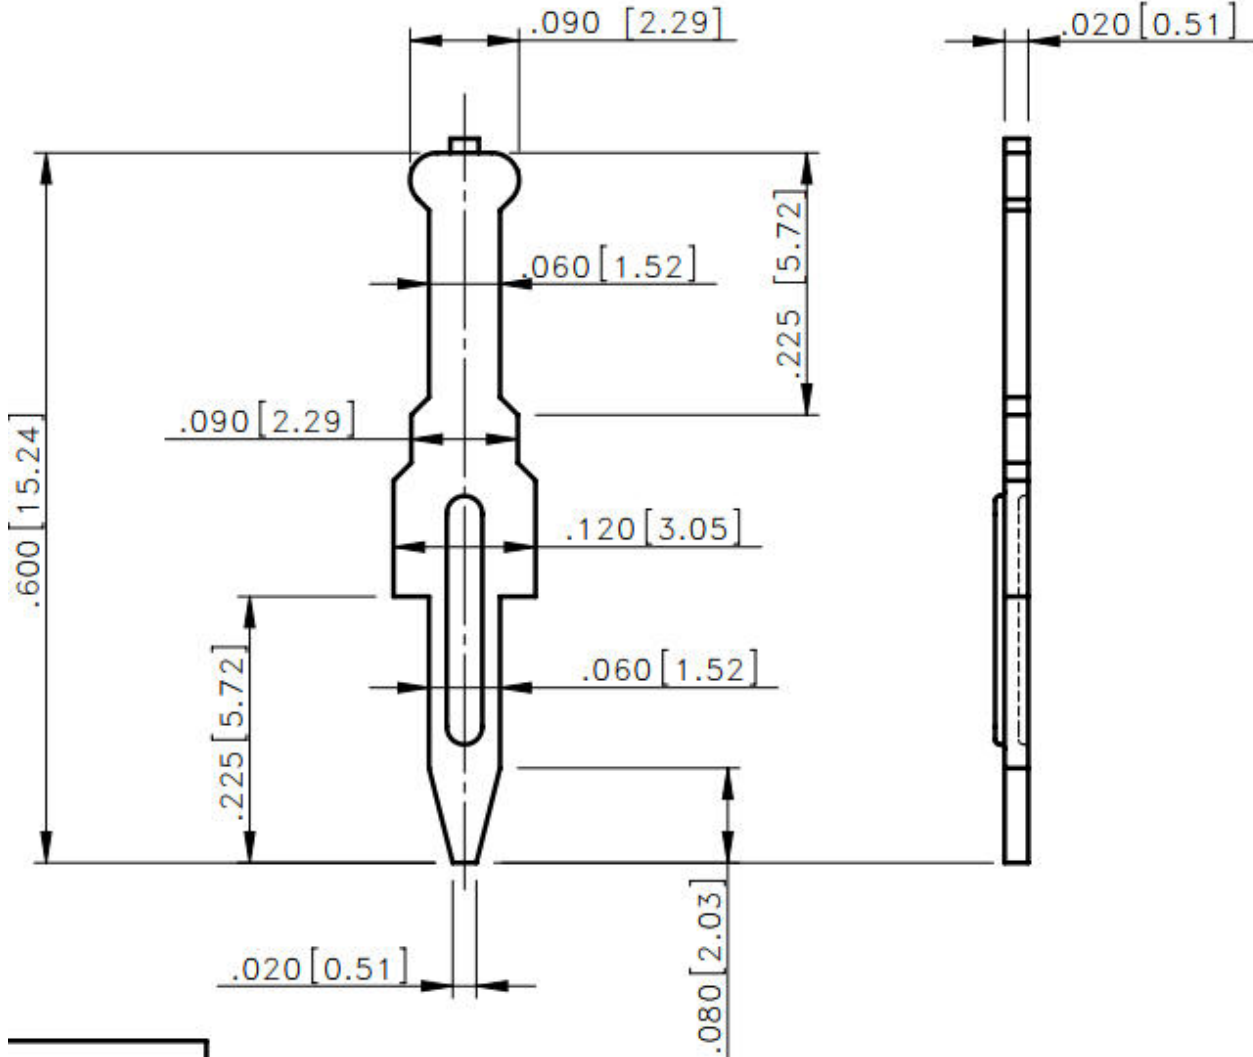

Specification for:
PNEC02000

110 Delta Drive
Pittsburgh, PA 15238
Phone: 412/696-1333
Fax: 412/696-0333
Email:magnetics@spang.com

MATERIAL

Material: Tin-Lead plated half hard bronze

REMARKS

Revision -