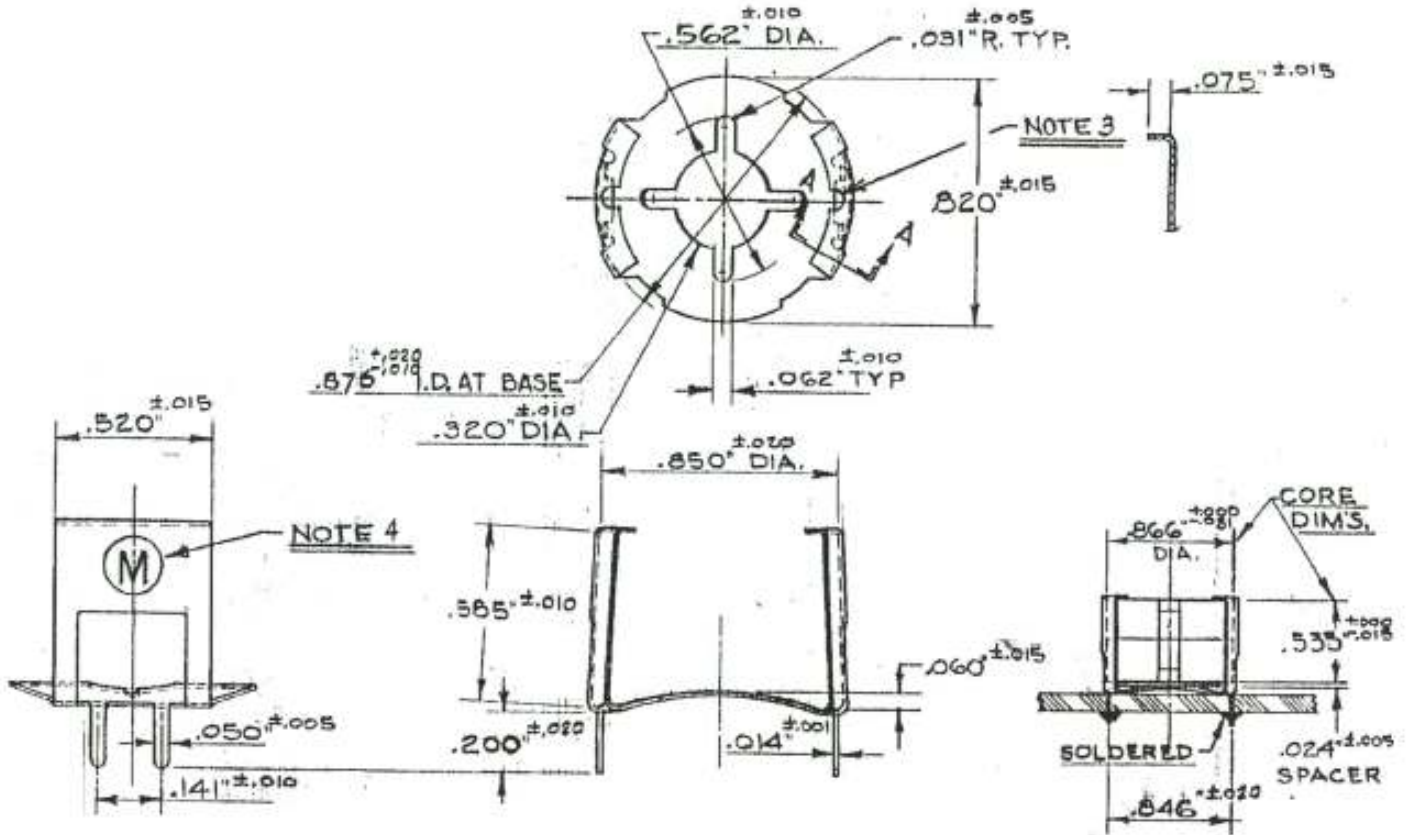

Specification for:
0PC221314

110 Delta Drive
 Pittsburgh, PA 15238
 Phone: 412/696-1333
 Fax: 412/696-0333
 Email:magnetics@spang.com

MATERIAL

Material: SAE 1050 Steel Tin Coated

REMARKS

Revision -